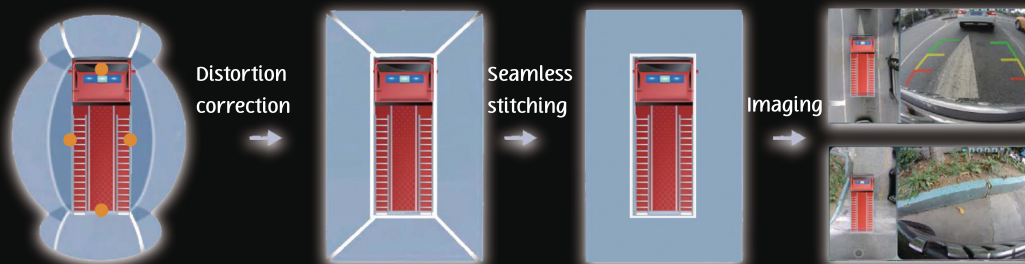

### 360 ° VISION SYSTEM

## NBS DF117

The NBS 360 ° panoramic camera system provides a true surround vision of driving with 1080P HD image. Due to their size and length, some equipment has more than one blind spot. The 360° system covers all of these blind spots using a single system for safer driving.

## Real bird's eye view around your vehicle.

NBS panoramic vision system provides clear rear, front and side view of your driving simultaneously. It allows a synthesis of panoramic images; it corrects the distortion of the image to seamlessly assemble and restore a 3D scene in real time. The 360° vision displays the real driving scenario and allows you to obtain a real bird's eye view around your vehicle.